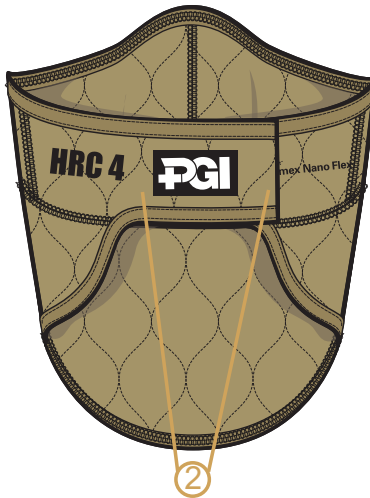

\*BarriAire™ masks are not substitutes for N95 respirator masks\*

### BarriAire™ Gold Face Mask with Gaiter | Style No: 31904-00-194071

**Materials:** Quilted BarriAire™ Gold composite has over 96% particulate efficiency for particles 0.1 micron - 1.0 micron in size. BarriAire™ Gold composite achieved a Viral Filtration Efficiency (VFE) Rating of 96.8% and a Bacterial Filtration Efficiency (BFE) Rating of 97.9% as conducted by Nelson Labs. The air permeability is 23 (the higher the number, the more breathable) These superior filtration qualities are accompanied by exceptional flame resistance and durability. NFPA 70E Hazard Risk Category 4. ATPV = 46 Cal/cm<sup>2</sup>.

**Features and Benefits:**

- ① Exceptional particulate filtration
- ② 2 sizes available with adjustable circumference from hook and loop on back of mask
- ③ Gold BarriAire™ rib knit binding around entire mask
- ④ Flat stitched front seam, sewn with gold Nomex® thread
- ⑤ Replaceable nose bridge tunneled inside Nomex® knit. Adjustable nose bridge creates tight seal for better protection and minimizes fogging of glasses
- ⑥ Contoured fit against face minimizes openings and extended coverage at neck for better protection
- ⑦ Low profile aids field of vision
- ⑧ Exceptional wear life - can be machine washed and dried repeatedly
- ⑨ 3 options available:
  - a) #77 Exhalation Valve
  - b) #77 Exhalation Valve & #43 Triple Trim
  - c) #43 Triple Trim