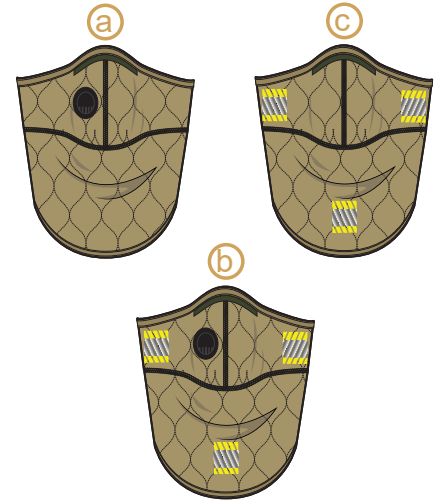

\*BarriAire™ masks are not substitutes for N95 respirator masks\*

### BarriAire™ Gold Face Mask with Gaiter | Style No: 31904-00-194071

**Materials:** Quilted BarriAire™ Gold composite has over 96% particulate efficiency for particles 0.1 micron - 1.0 micron in size. BarriAire™ Gold composite achieved a Viral Filtration Efficiency (VFE) Rating of 96.8% and a Bacterial Filtration Efficiency (BFE) Rating of 97.9% as conducted by Nelson Labs. The air permeability is 23 (the higher the number, the more breathable) These superior filtration qualities are accompanied by exceptional flame resistance and durability. NFPA 70E Hazard Risk Category 4. ATPV = 46 Cal/cm<sup>2</sup>.

**Features and Benefits:**

- ① Exceptional particulate filtration
- ② 2 sizes available with adjustable circumference from hook and loop on back of mask
- ③ Gold BarriAire™ rib knit binding around entire mask
- ④ Flat stitched front seam, sewn with gold Nomex® thread
- ⑤ Replaceable nose bridge tunneled inside Nomex® knit. Adjustable nose bridge creates tight seal for better protection and minimizes fogging of glasses
- ⑥ Contoured fit against face minimizes openings and extended coverage at neck for better protection
- ⑦ Low profile aids field of vision
- ⑧ Exceptional wear life - can be machine washed and dried repeatedly
- ⑨ 3 options available:
  - a) #77 Exhalation Valve
  - b) #77 Exhalation Valve & #43 Triple Trim
  - c) #43 Triple Trim

Determining which size mask to order:

Hold your head straight, with chin level to the ground, wrap tape measurer around your head, starting at the base of your head and continue under your ears to the bridge of your nose. Continue around entire head for a circumference measurement. Compare your circumference measurement to chart below to determine which size would fit you best. If your head circumference is 22", both sizes will fit you, there just will be more or less overlap in the hook and loop for adjustment.