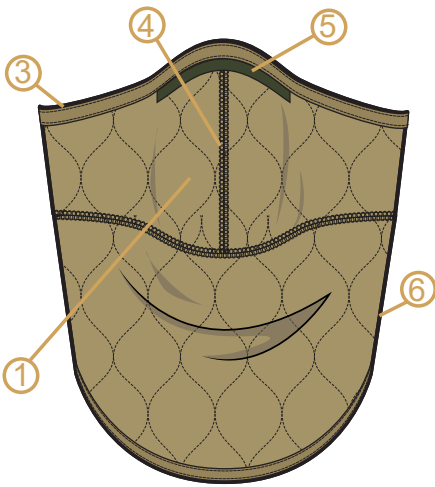

\*BarriAire™ masks are not substitutes for N95 respirator masks\*

### BarriAire™ Gold Face Mask with Gaiter | Style No: 31904-00-194071

**Materials:** Quilted BarriAire™ Gold composite has over 96% particulate efficiency for particles 0.1 micron - 1.0 micron in size. BarriAire™ Gold composite achieved a Viral Filtration Efficiency (VFE) Rating of 96.8% and a Bacterial Filtration Efficiency (BFE) Rating of 97.9% as conducted by Nelson Labs. The air permeability is 23 (the higher the number, the more breathable) These superior filtration qualities are accompanied by exceptional flame resistance and durability. NFPA 70E Hazard Risk Category 4. ATPV = 46 Cal/cm<sup>2</sup>.

**Features and Benefits:**

- ① Exceptional particulate filtration
- ② 2 sizes available with adjustable circumference from hook and loop on back of mask
- ③ Gold BarriAire™ rib knit binding around entire mask
- ④ Flat stitched front seam, sewn with gold Nomex® thread
- ⑤ Replaceable nose bridge tunneled inside Nomex® knit. Adjustable nose bridge creates tight seal for better protection and minimizes fogging of glasses
- ⑥ Contoured fit against face minimizes openings and extended coverage at neck for better protection
- ⑦ Low profile aids field of vision
- ⑧ Exceptional wear life - can be machine washed and dried repeatedly
- ⑨ 3 options available:
  - a) #77 Exhalation Valve
  - b) #77 Exhalation Valve & #43 Triple Trim
  - c) #43 Triple Trim

Determining which size mask to order:

Hold your head straight, with chin level to the ground, wrap tape measurer around your head, starting at the base of your head and continue under your ears to the bridge of your nose. Continue around entire head for a circumference measurement. Compare your circumference measurement to chart below to determine which size would fit you best. If your head circumference is 22", both sizes will fit you, there just will be more or less overlap in the hook and loop for adjustment.